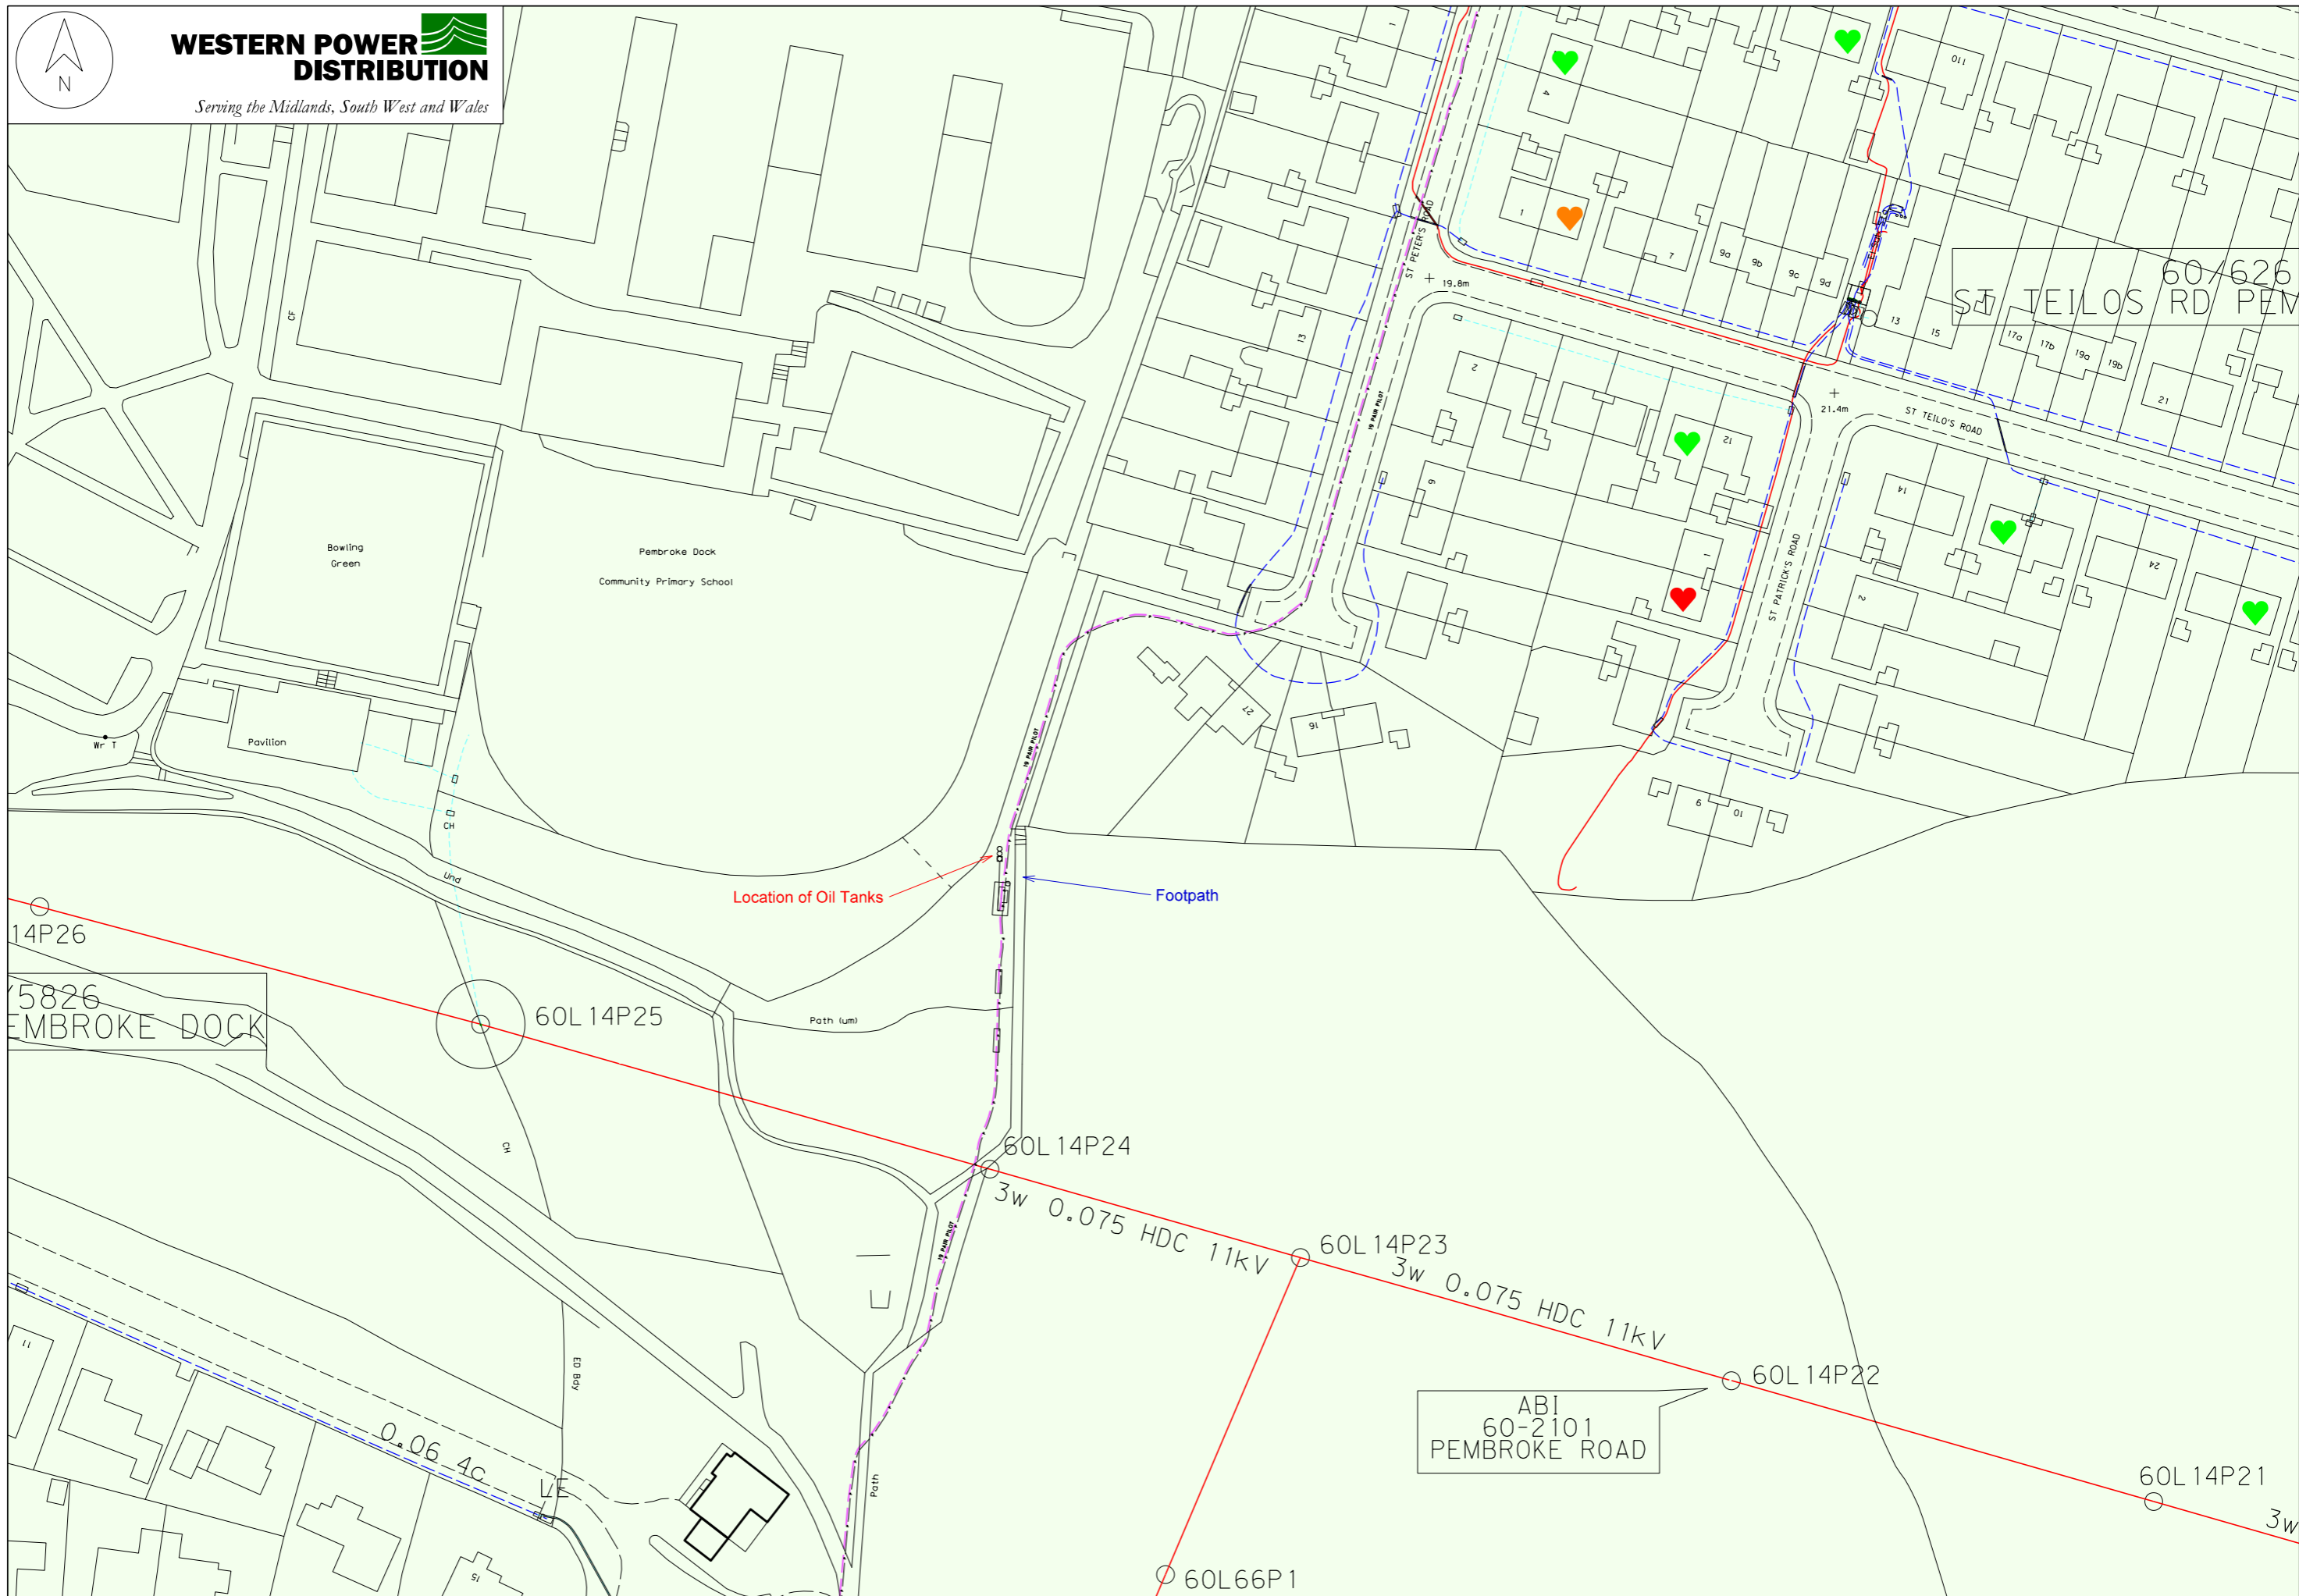

WESTERN POWER DISTRIBUTION

Serving the Midlands, South West and Wales

PLOT CENTRE: 197278.995,203040.652

PLEASE NOTE: This plan ONLY shows assets owned by Western Power Distribution. Electricity assets owned by IDNO's (Independent Network Operators) MAY be present in this area. Information is given as a guide only and it's accuracy cannot be guaranteed.

DRAWN BY:

SCALE 1:1000

@ A3